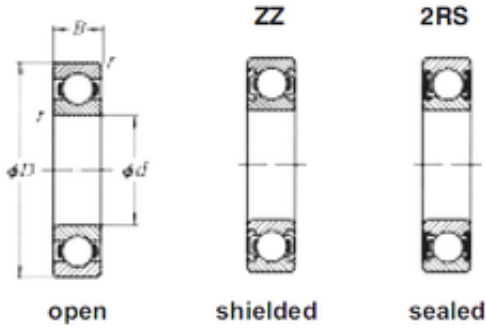

130 mm x 200 mm x 33 mm Loyal 6026 deep groove ball bearings

Bearing No. 6026

Size	130x200x33 mm
Bore Diameter	130 mm
Outer Diameter	200 mm
Width	33 mm
d	130 mm
D	200 mm
B	33 mm
C	33 mm

6026 Bearing 2D drawings and 3D CAD models